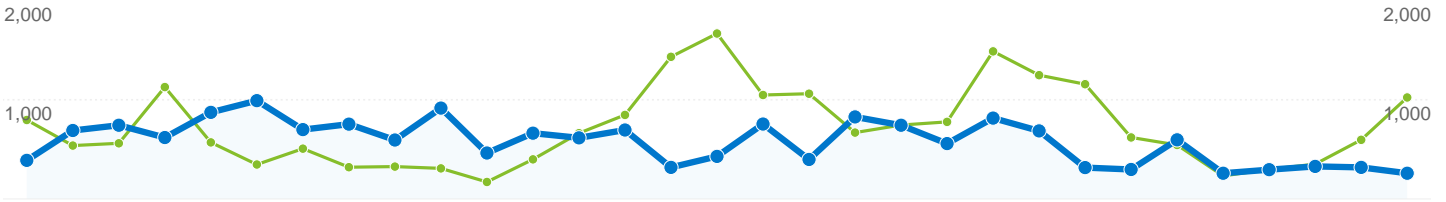

Keywords	Visits	% visits
blues.gr		
Mar 31, 2008 - Apr 30, 2008	254	43.05%
May 1, 2008 - May 31, 2008	199	23.80%
% Change	-21.65%	-21.65%
blues gr		
Mar 31, 2008 - Apr 30, 2008	15	2.54%
May 1, 2008 - May 31, 2008	137	16.39%
% Change	813.33%	813.33%
blues		
Mar 31, 2008 - Apr 30, 2008	72	12.20%
May 1, 2008 - May 31, 2008	136	16.27%
% Change	88.89%	88.89%
www.blues.gr		
Mar 31, 2008 - Apr 30, 2008	12	2.03%
May 1, 2008 - May 31, 2008	56	6.70%
% Change	366.67%	366.67%
boris voutsinos myspace		
Mar 31, 2008 - Apr 30, 2008	0	0.00%

May 1, 2008 - May 31, 2008	61	2.16%	May 1, 2008 - May 31, 2008	23	2.75%
% Change	96.77%	96.77%	% Change	0.00%	0.00%

2,820 visits came from 30 countries/territories

Site Usage

Visits 2,820 Previous: 2,808 (0.43%)	Pages/Visit 6.35 Previous: 7.99 (-20.56%)	Avg. Time on Site 00:06:15 Previous: 00:09:46 (-36.06%)	% New Visits 26.17% Previous: 26.42% (-0.96%)	Bounce Rate 32.55% Previous: 29.24% (11.34%)	
Country/Territory	Visits	Pages/Visit	Avg. Time on Site	% New Visits	Bounce Rate
Greece					
Mar 31, 2008 - Apr 30, 2008	2,440	8.62	00:10:22	21.27%	25.70%
May 1, 2008 - May 31, 2008	2,576	6.53	00:06:19	23.68%	31.75%
% Change	5.57%	-24.24%	-39.13%	11.33%	23.57%
United Kingdom					
Mar 31, 2008 - Apr 30, 2008	12	2.00	00:00:14	83.33%	83.33%
May 1, 2008 - May 31, 2008	71	5.04	00:03:53	11.27%	32.39%
% Change	491.67%	152.11%	1,581.69%	-86.48%	-61.13%
Italy					
Mar 31, 2008 - Apr 30, 2008	33	6.42	00:11:23	30.30%	36.36%

1 - 10 of 30

Pages on this site were viewed a total of 17,902 times

 **17,902 Pageviews**
Previous: 22,439 (-20.22%)

 **12,362 Unique Views**
Previous: 14,177 (-12.80%)

 **32.55% Bounce Rate**
Previous: 29.24% (11.34%)