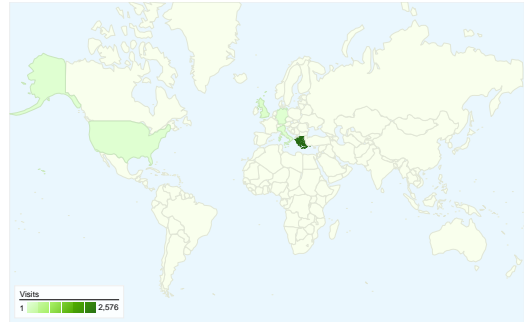

Site Usage

2,820 Visits
Previous: 2,808 (0.43%)

32.55% Bounce Rate
Previous: 29.24% (11.34%)

17,902 Pageviews
Previous: 22,439 (-20.22%)

00:06:15 Avg. Time on Site
Previous: 00:09:46 (-36.06%)

6.35 Pages/Visit
Previous: 7.99 (-20.56%)

26.35% % New Visits
Previous: 26.53% (-0.69%)

Visitors Overview

Visitors
891

Map Overlay world

Traffic Sources Overview

Content Overview		
Pages	Pageviews	% Pageviews
/		
Mar 31, 2008 - Apr 30, 2008	4,729	21.07%
May 1, 2008 - May 31, 2008	3,880	21.67%
% Change	-17.95%	-17.95%
/profiles/friend/list		
Mar 31, 2008 - Apr 30, 2008	1,194	5.32%
May 1, 2008 - May 31, 2008	641	3.58%
% Change	-46.31%	-46.31%
/forum		
Mar 31, 2008 - Apr 30, 2008	331	1.48%
May 1, 2008 - May 31, 2008	280	1.56%
% Change	-15.41%	-15.41%
/photo		
Mar 31, 2008 - Apr 30, 2008	264	1.18%
May 1, 2008 - May 31, 2008	271	1.51%
% Change	2.65%	2.65%
/profiles/friend/list?page=2		
Mar 31, 2008 - Apr 30, 2008	444	1.98%
May 1, 2008 - May 31, 2008	237	1.32%
% Change	-46.62%	-46.62%

891 people visited this site

2,820 Visits
Previous: 2,808 (0.43%)

891 Absolute Unique Visitors
Previous: 845 (5.44%)

17,902 Pageviews
Previous: 22,439 (-20.22%)

6.35 Average Pageviews
Previous: 7.99 (-20.56%)

All traffic sources sent a total of 2,820 visits

 **39.33% Direct Traffic**
Previous: 44.37% (-11.37%)

 **30.99% Referring Sites**
Previous: 34.62% (-10.46%)

 **29.65% Search Engines**
Previous: 21.01% (41.09%)