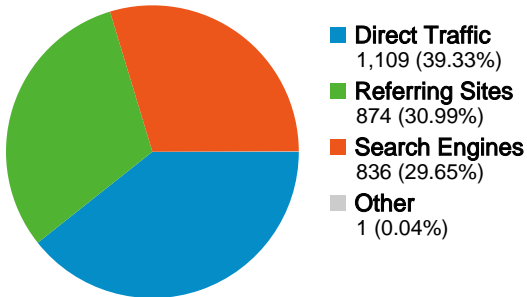

Site Usage

2,820 Visits
Previous: 2,808 (0.43%)

32.55% Bounce Rate
Previous: 29.24% (11.34%)

17,902 Pageviews
Previous: 22,439 (-20.22%)

00:06:15 Avg. Time on Site
Previous: 00:09:46 (-36.06%)

6.35 Pages/Visit
Previous: 7.99 (-20.56%)

26.35% % New Visits
Previous: 26.53% (-0.69%)

Visitors Overview

Visitors
891

Map Overlay world

Traffic Sources Overview

Content Overview		
Pages	Pageviews	% Pageviews
/		
Mar 31, 2008 - Apr 30, 2008	4,729	21.07%
May 1, 2008 - May 31, 2008	3,880	21.67%
% Change	-17.95%	-17.95%
/profiles/friend/list		
Mar 31, 2008 - Apr 30, 2008	1,194	5.32%
May 1, 2008 - May 31, 2008	641	3.58%
% Change	-46.31%	-46.31%
/forum		
Mar 31, 2008 - Apr 30, 2008	331	1.48%
May 1, 2008 - May 31, 2008	280	1.56%
% Change	-15.41%	-15.41%
/photo		
Mar 31, 2008 - Apr 30, 2008	264	1.18%
May 1, 2008 - May 31, 2008	271	1.51%
% Change	2.65%	2.65%
/profiles/friend/list?page=2		
Mar 31, 2008 - Apr 30, 2008	444	1.98%
May 1, 2008 - May 31, 2008	237	1.32%
% Change	-46.62%	-46.62%

891 people visited this site

2,820 Visits
Previous: 2,808 (0.43%)

891 Absolute Unique Visitors
Previous: 845 (5.44%)

17,902 Pageviews
Previous: 22,439 (-20.22%)

6.35 Average Pageviews
Previous: 7.99 (-20.56%)

All traffic sources sent a total of 2,820 visits

 **39.33% Direct Traffic**
Previous: 44.37% (-11.37%)

 **30.99% Referring Sites**
Previous: 34.62% (-10.46%)

 **29.65% Search Engines**
Previous: 21.01% (41.09%)