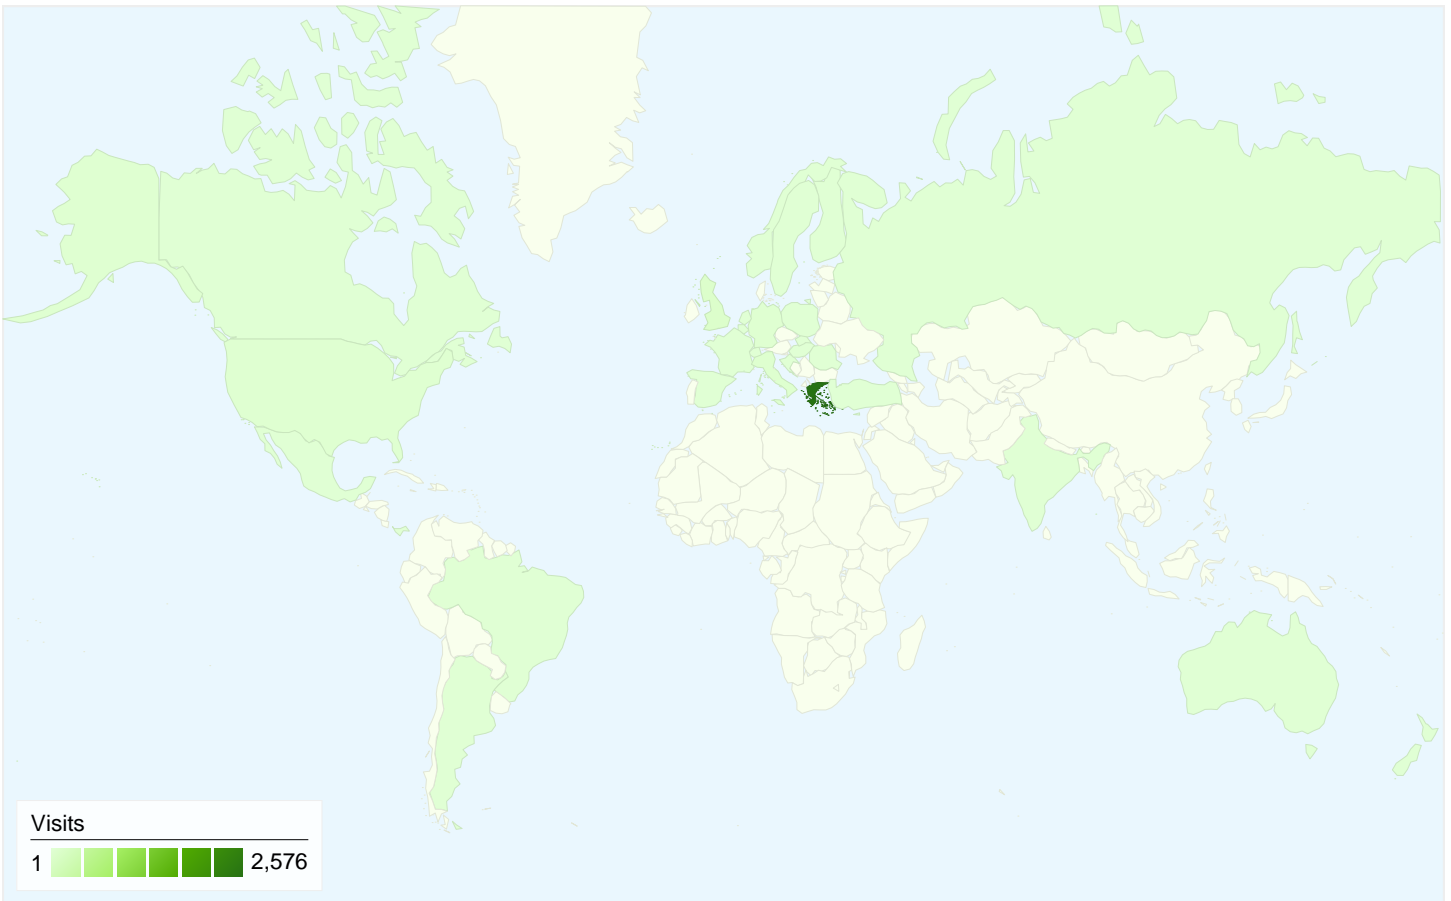

2,820 visits came from 30 countries/territories

Site Usage

Visits 2,820 Previous: 2,808 (0.43%)	Pages/Visit 6.35 Previous: 7.99 (-20.56%)	Avg. Time on Site 00:06:15 Previous: 00:09:46 (-36.06%)	% New Visits 26.17% Previous: 26.42% (-0.96%)	Bounce Rate 32.55% Previous: 29.24% (11.34%)	
Country/Territory	Visits	Pages/Visit	Avg. Time on Site	% New Visits	Bounce Rate
Greece					
Mar 31, 2008 - Apr 30, 2008	2,440	8.62	00:10:22	21.27%	25.70%
May 1, 2008 - May 31, 2008	2,576	6.53	00:06:19	23.68%	31.75%
% Change	5.57%	-24.24%	-39.13%	11.33%	23.57%
United Kingdom					
Mar 31, 2008 - Apr 30, 2008	12	2.00	00:00:14	83.33%	83.33%
May 1, 2008 - May 31, 2008	71	5.04	00:03:53	11.27%	32.39%
% Change	491.67%	152.11%	1,581.69%	-86.48%	-61.13%
Italy					
Mar 31, 2008 - Apr 30, 2008	33	6.42	00:11:23	30.30%	36.36%