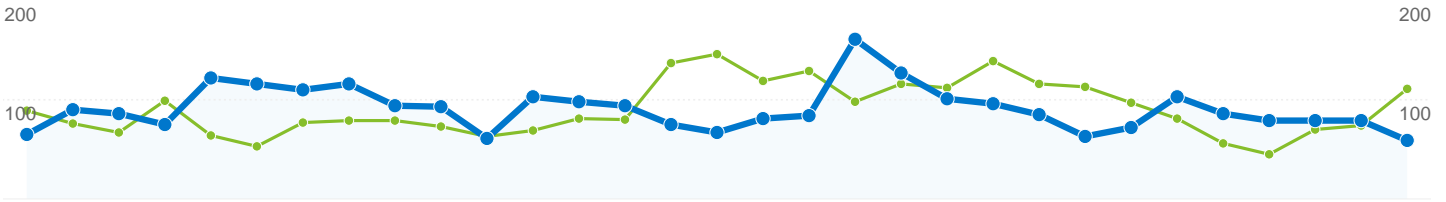

All traffic sources sent a total of 2,820 visits

39.33% Direct Traffic
Previous: 44.37% (-11.37%)

30.99% Referring Sites
Previous: 34.62% (-10.46%)

29.65% Search Engines
Previous: 21.01% (41.09%)