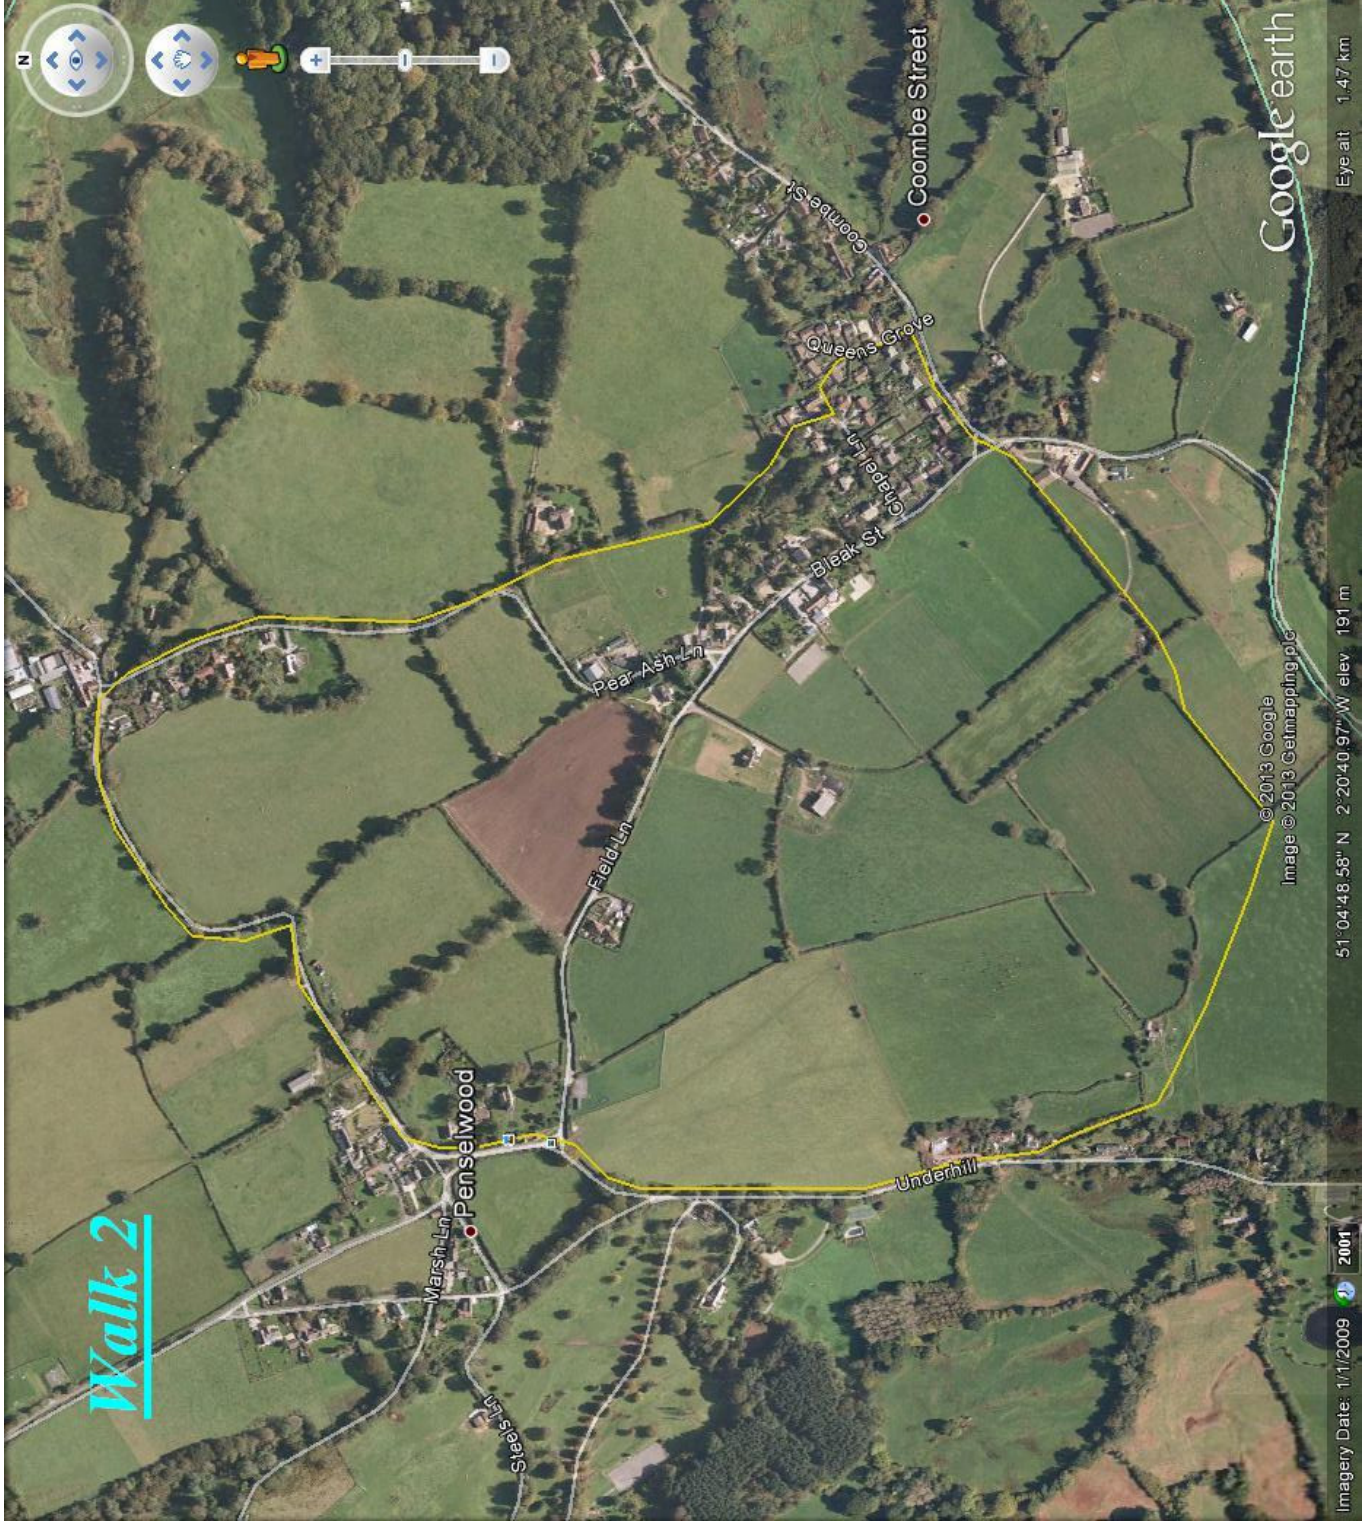

WALK 2

GRADING:

SEASON:

SUMMARY DESCRIPTION:

START:

FINISH:

PARKING:

TIME (approx.):

DOG ACCESSIBILITY

DESCRIPTION

Walk 2

Google earth

Eye alt 1.47 km

© 2013 Google

Image © 2013 Getmapping plc

51°04'48.58" N 2°20'40.97" W elev 191 m

Imagery Date: 11/1/2009 2001